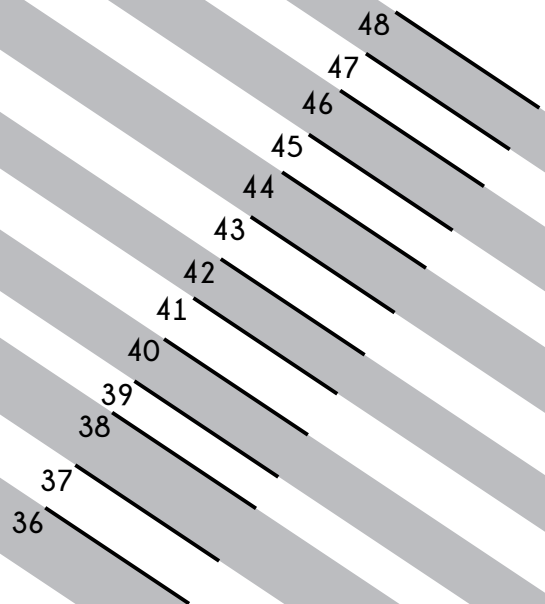

MUKISHOES

What is my size?

Sizing

1. Print size guide 100% scale & check proof here with credit card
2. Place heel on the mark
3. Check position of your longest toe
4. We recommend including a space of approximately 0.6cm to 1cm from your longest toe to the selected shoe size.
5. Pick your size.